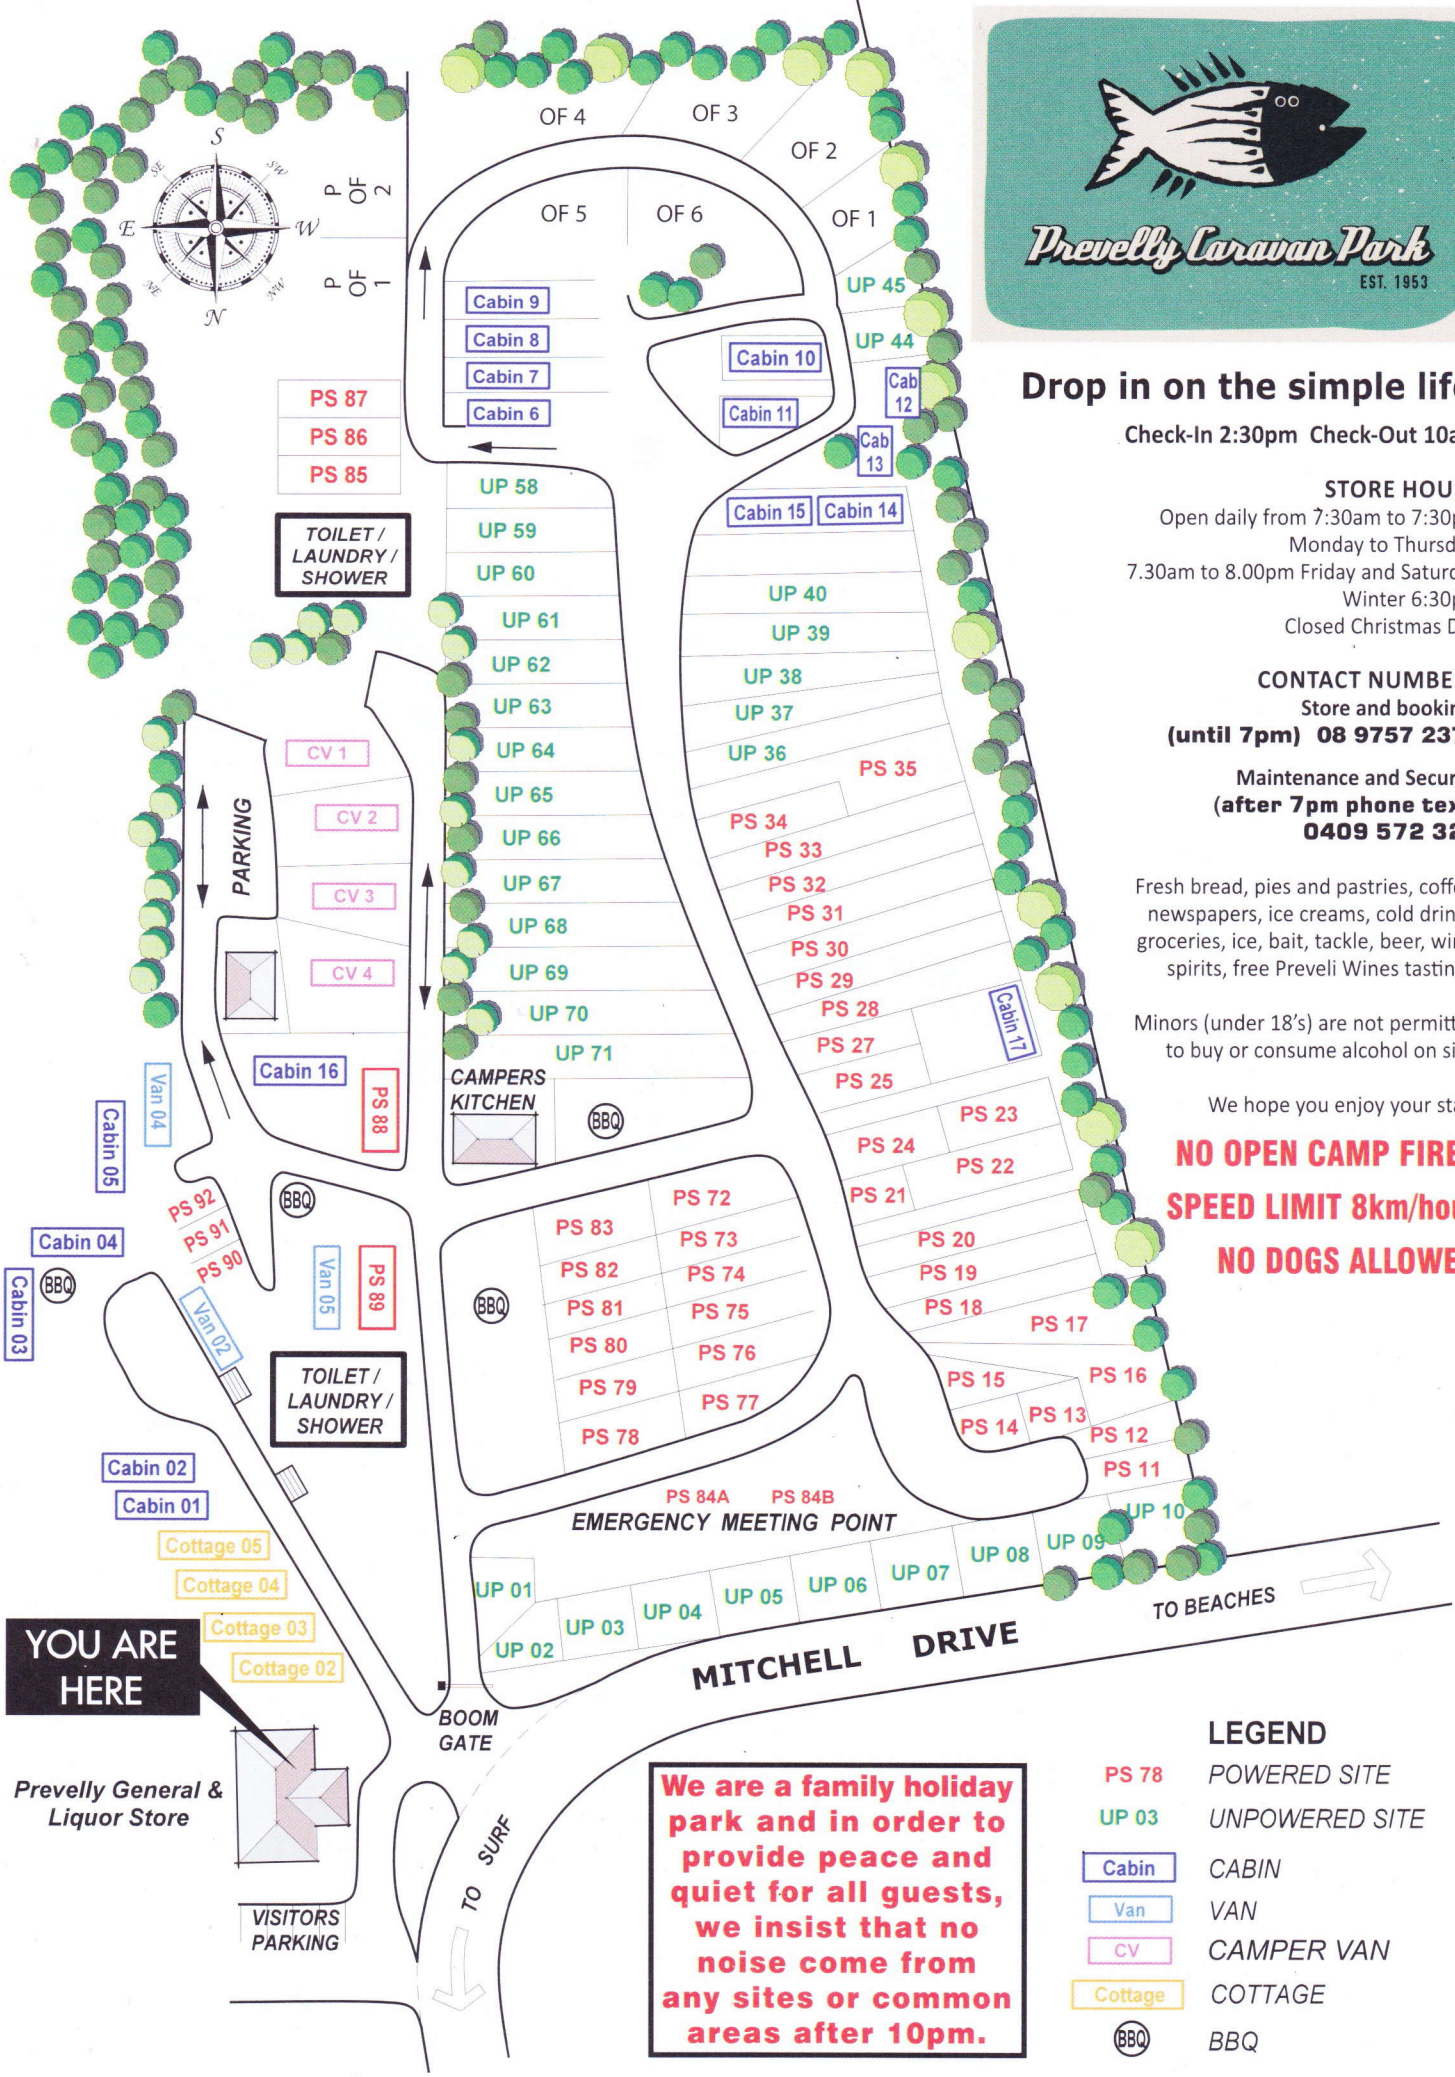

Drop in on the simple life!

Check-In 2:30pm Check-Out 10am

STORE HOURS

Open daily from 7:30am to 7:30pm
 Monday to Thursday,
 7.30am to 8.00pm Friday and Saturday
 Winter 6:30pm
 Closed Christmas Day

CONTACT NUMBERS

Minors (under 18's) are not permitted to buy or consume alcohol on site.

We hope you enjoy your stay!

NO OPEN CAMP FIRES
SPEED LIMIT 8km/hour
NO DOGS ALLOWED

We are a family holiday park and in order to provide peace and quiet for all guests, we insist that no noise come from any sites or common areas after 10pm.

- LEGEND**
- PS 78 POWERED SITE
 - UP 03 UNPOWERED SITE
 - Cabin CABIN
 - Van VAN
 - CV CAMPER VAN
 - Cottage COTTAGE
 - BBQ BBQ