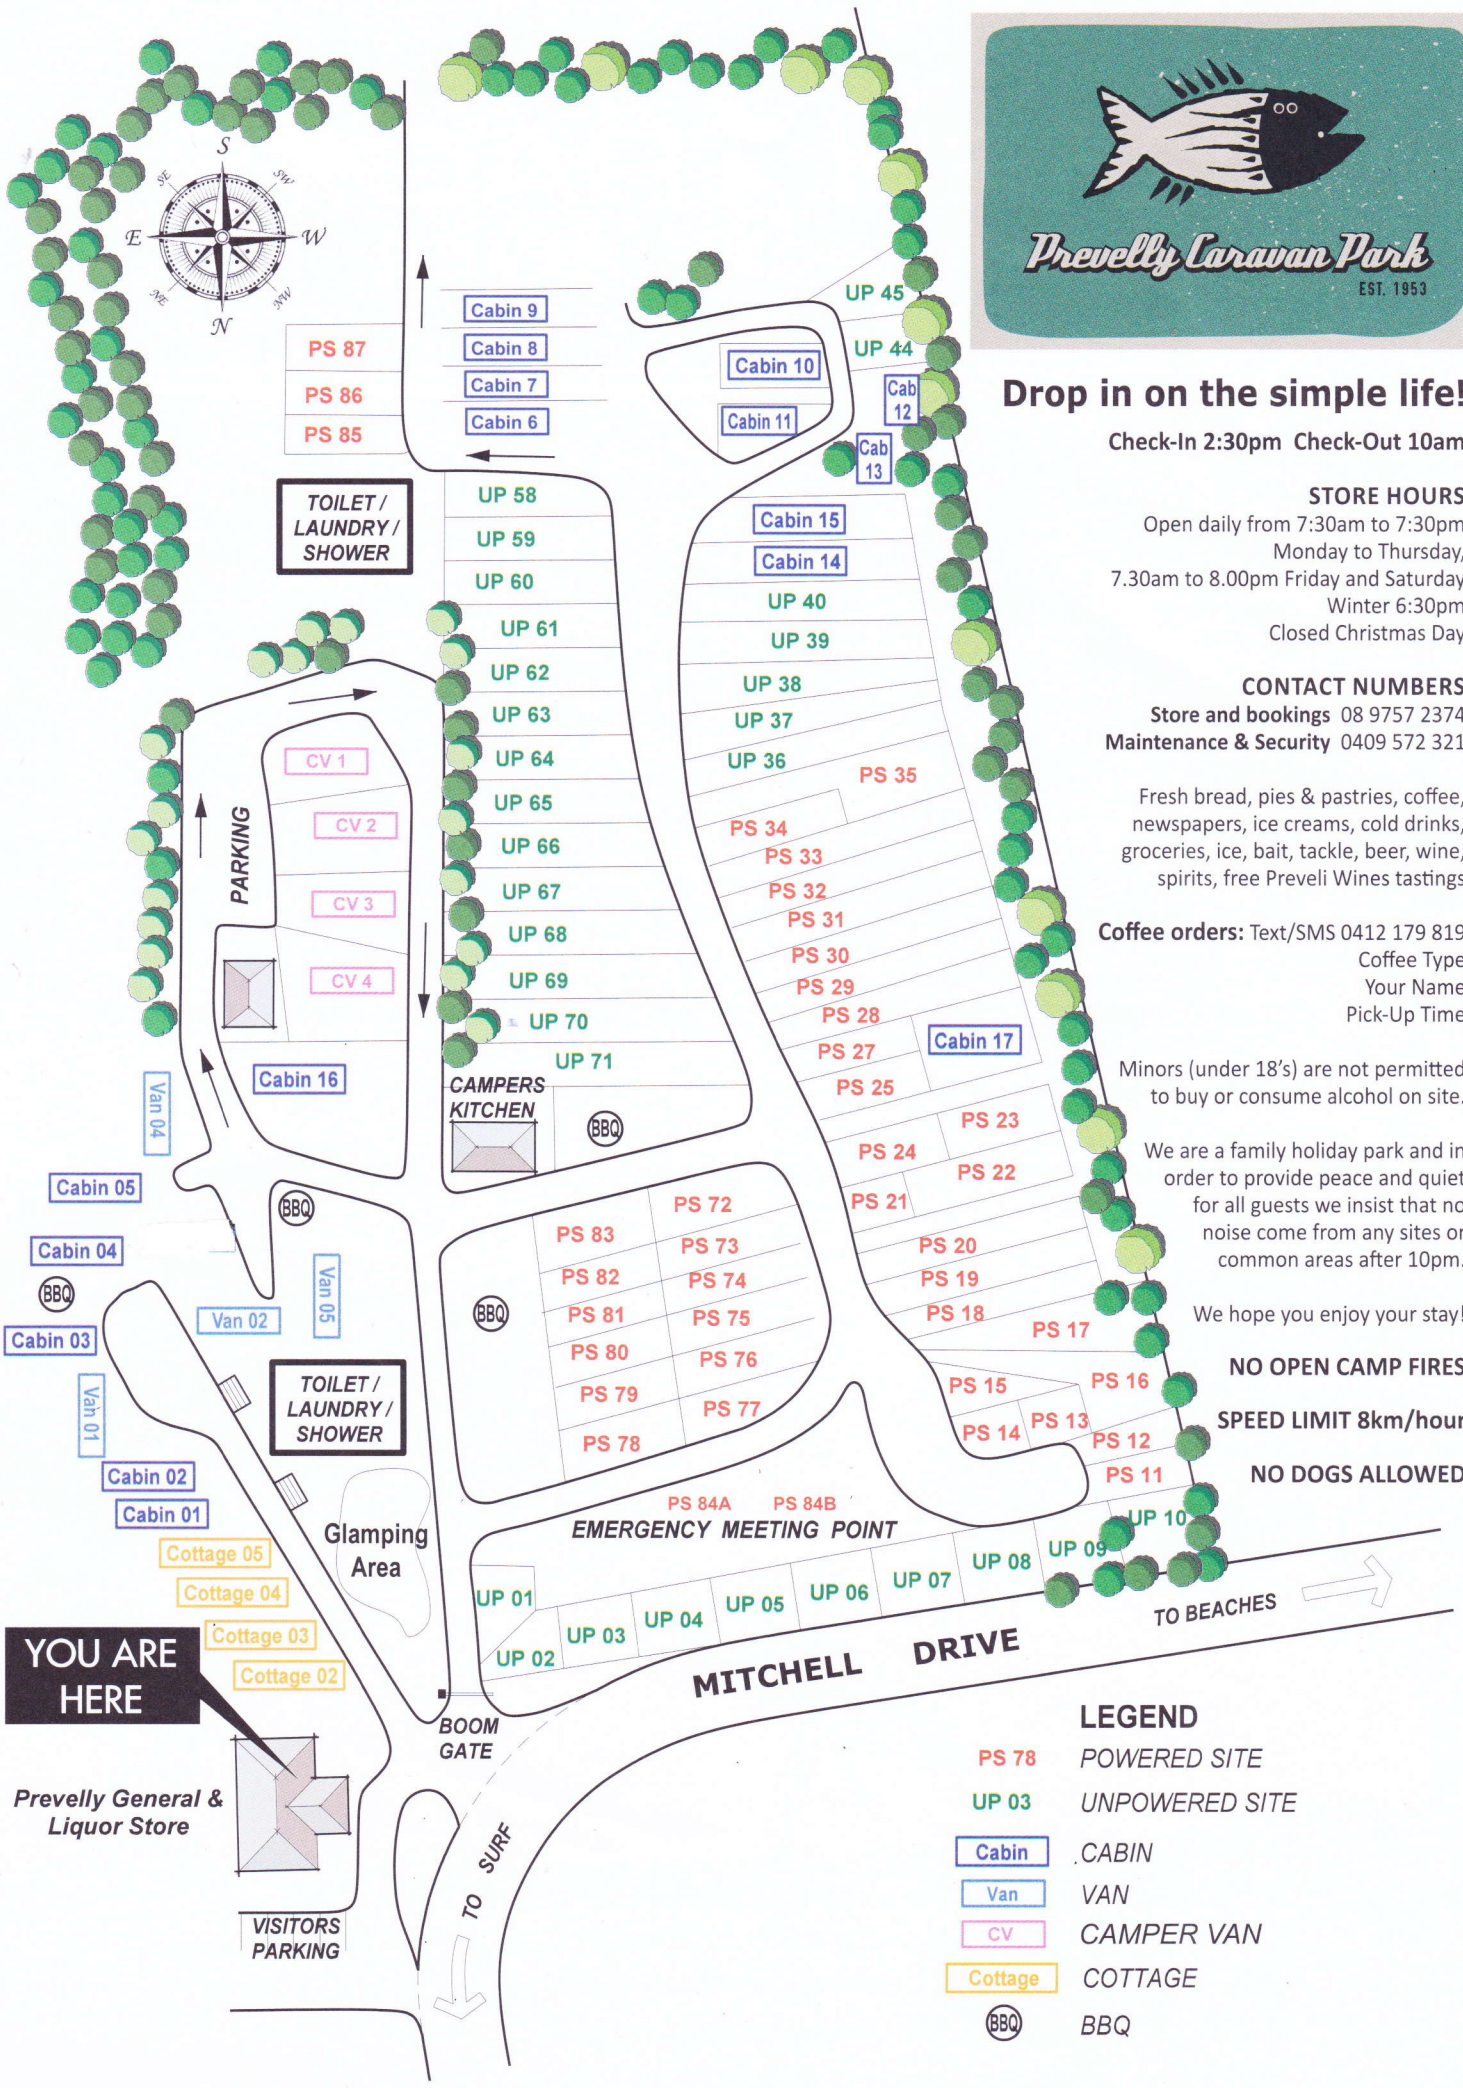

## Drop in on the simple life!

Check-In 2:30pm Check-Out 10am

### STORE HOURS

Open daily from 7:30am to 7:30pm  
 Monday to Thursday,  
 7.30am to 8.00pm Friday and Saturday  
 Winter 6:30pm  
 Closed Christmas Day

### Coffee orders: Text/SMS 0412 179 819

Coffee Type  
 Your Name  
 Pick-Up Time

Minors (under 18's) are not permitted to buy or consume alcohol on site.

We are a family holiday park and in order to provide peace and quiet for all guests we insist that no noise come from any sites or common areas after 10pm.

We hope you enjoy your stay!

**NO OPEN CAMP FIRES**

**SPEED LIMIT 8km/hour**

**NO DOGS ALLOWED**

- LEGEND**
- PS 78 POWERED SITE
  - UP 03 UNPOWERED SITE
  - Cabin CABIN
  - Van VAN
  - CV CAMPER VAN
  - Cottage COTTAGE
  - BBQ BBQ