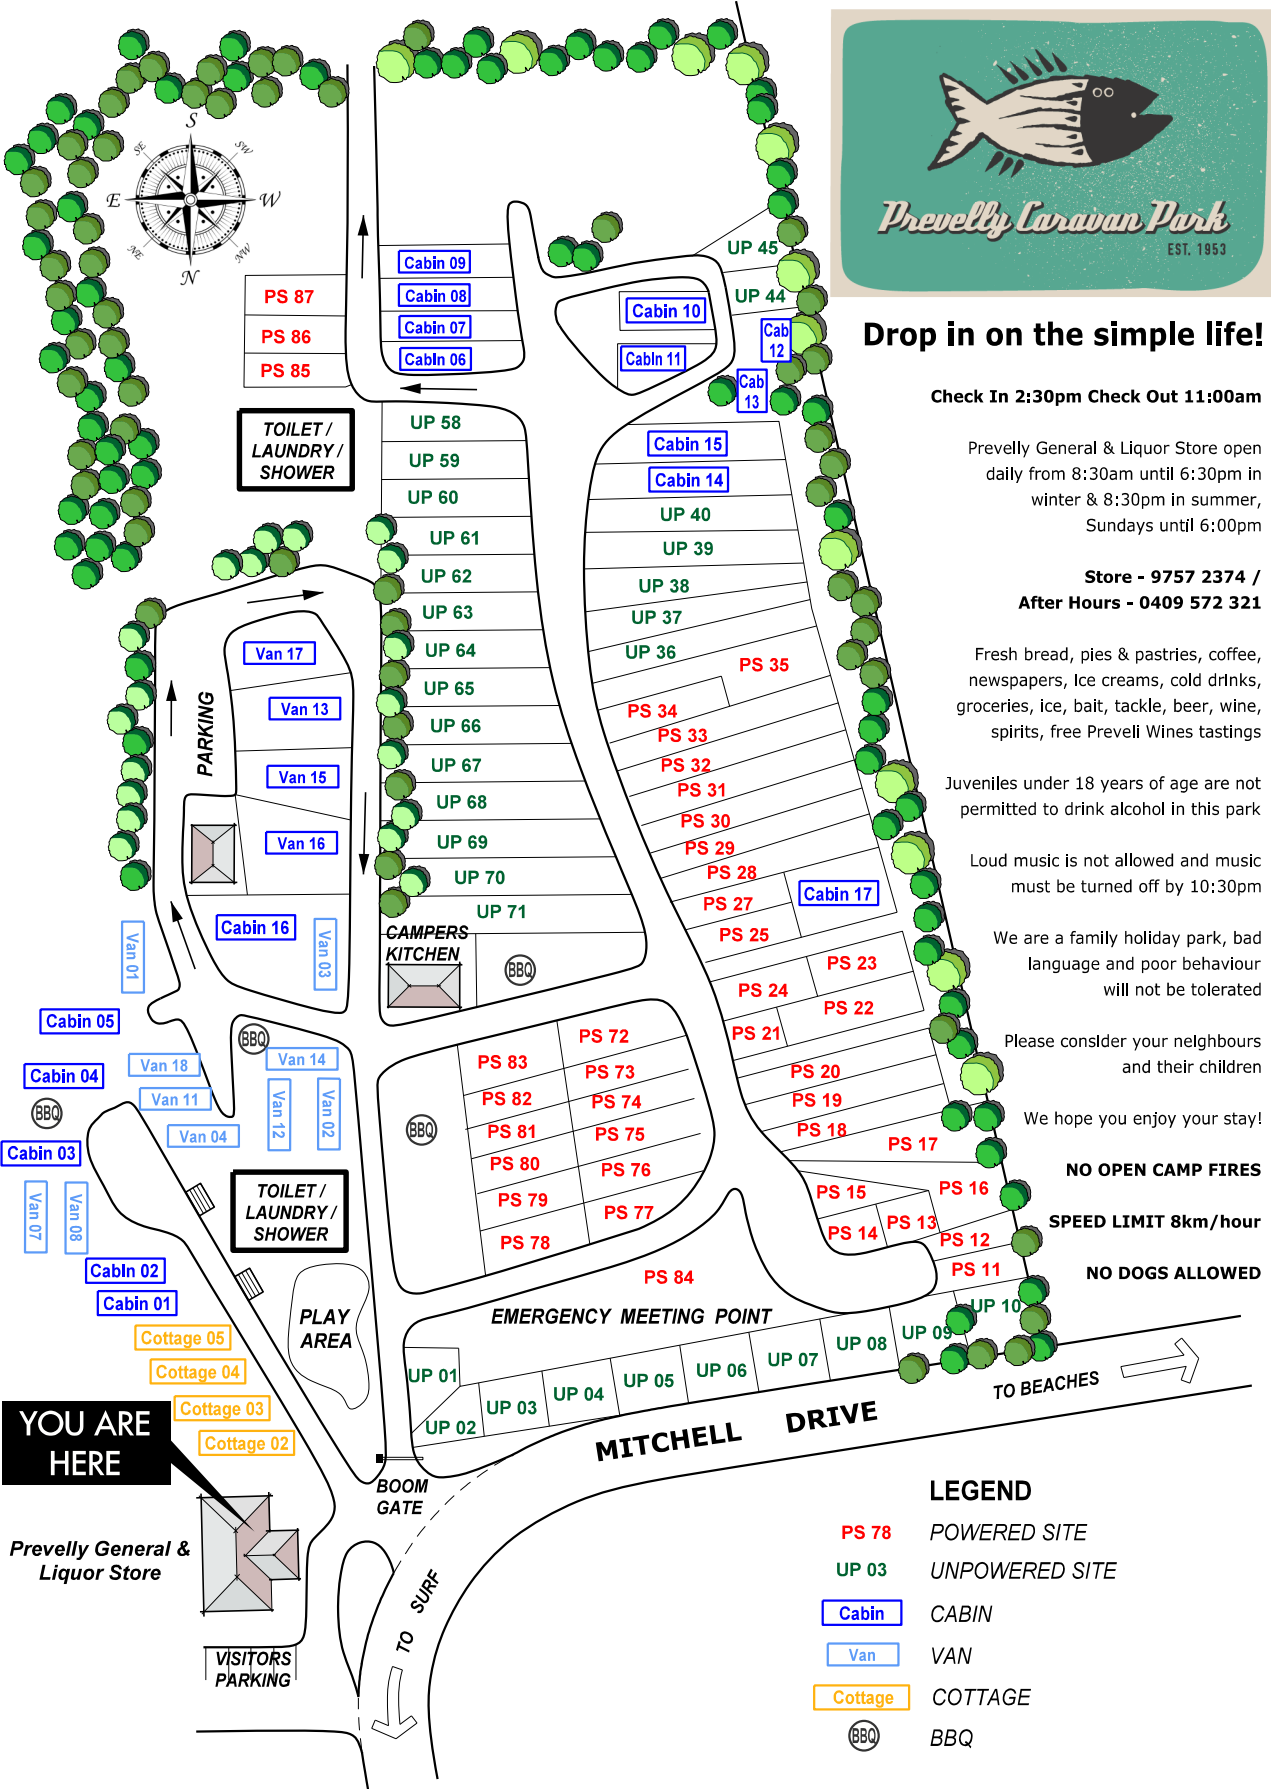

Drop in on the simple life!

Check In 2:30pm Check Out 11:00am

Prevelly General & Liquor Store open daily from 8:30am until 6:30pm in winter & 8:30pm in summer, Sundays until 6:00pm

Store - 9757 2374 / After Hours - 0409 572 321

Fresh bread, pies & pastries, coffee, newspapers, ice creams, cold drinks, groceries, ice, bait, tackle, beer, wine, spirits, free Preveli Wines tastings

Juveniles under 18 years of age are not permitted to drink alcohol in this park

Loud music is not allowed and music must be turned off by 10:30pm

We are a family holiday park, bad language and poor behaviour will not be tolerated

Please consider your neighbours and their children

We hope you enjoy your stay!

NO OPEN CAMP FIRES

SPEED LIMIT 8km/hour

NO DOGS ALLOWED